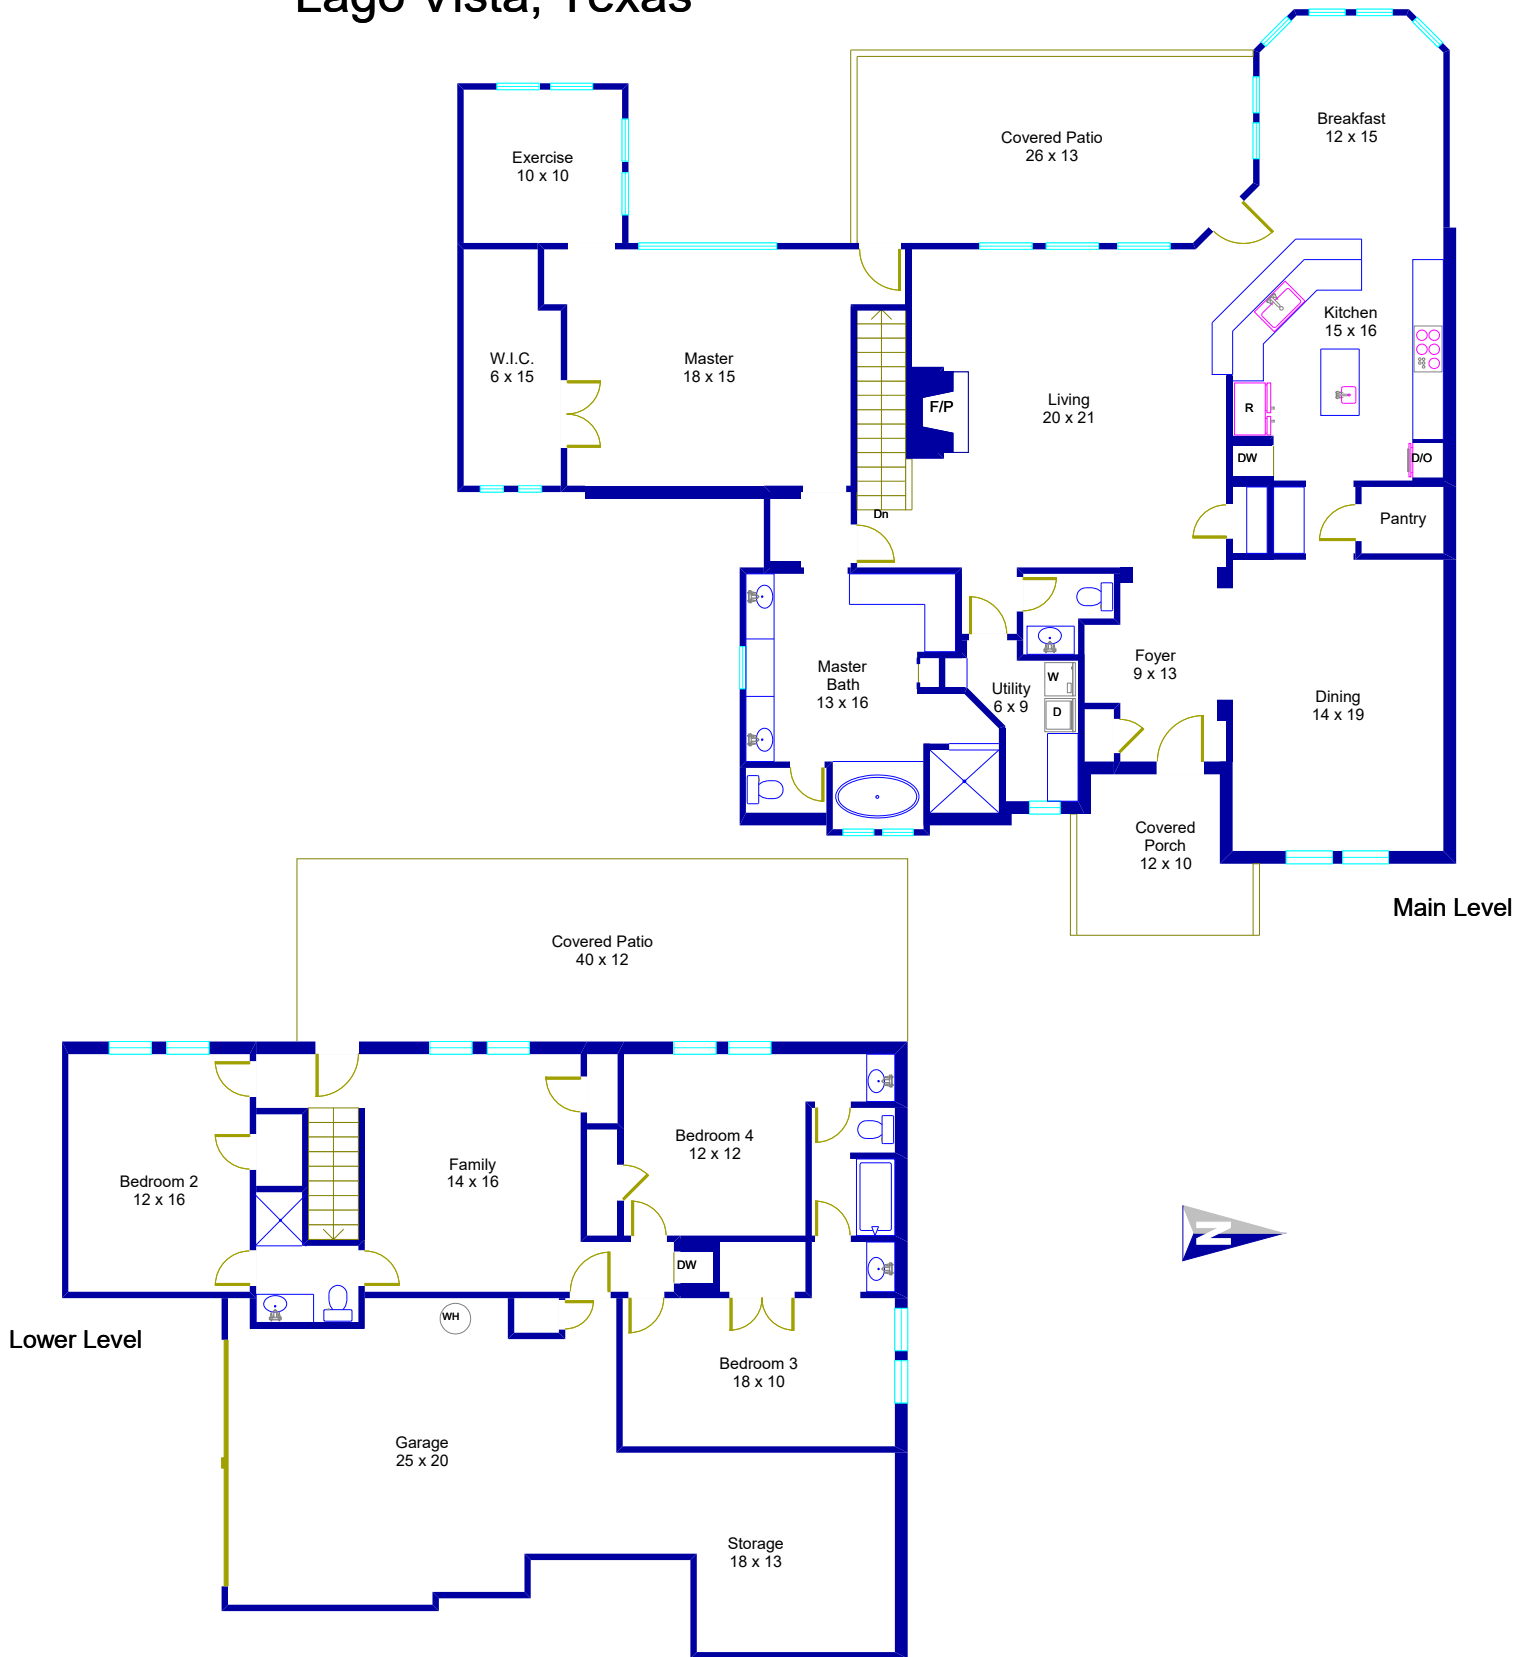

# 18027 Kingfisher Ridge Drive Lago Vista, Texas

This floor plan is an artistic rendering only. All dimensions are approximate. Floor Plan Graphics LLC makes no representation or warranty as to this rendering's accuracy and no measurements or dimensions should be relied upon without independent verification.